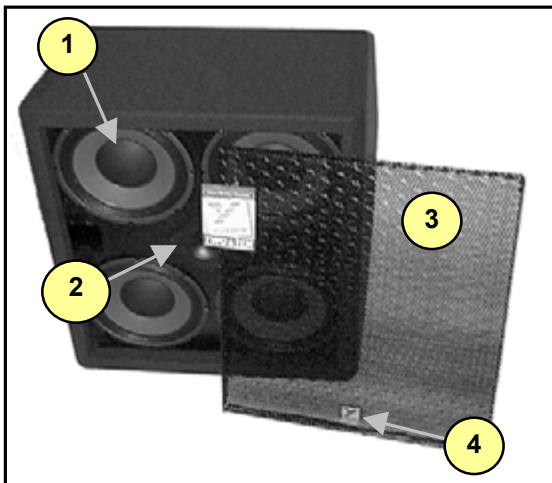

## Bass Master Series

#	Part#	Description
<b>Labeled Components</b>		
1	7284	10 INCH 8R 150WPGM SPEAKER
2	DE-72P	8R 30W 1 INCH DRIVER RCF-N252XN
3	Z012	BC410 GRILL*
4	8243D	"Y" LOGO BASSMASTER SERIES LARGE DOMED
5	8537	TEARDROP HANDLE "YORKVILLE" BLUE
6	M718	BC410 CROSSOVER PLATE*
7	3924	1/4 INCH JACK PCB MT VERT
8	8547	PLASTIC FOOT BLACK
9	8886	NEOPRENE N252 DRIVER GASKET**
10	3644	12V 24W SC BAYONNET #1156**
11	3641	S.C. BAYONNET WIRE SOCKET TINNED**
12		
13		
14		
15		
16		
17		
18		
19		
20		
21		
22		