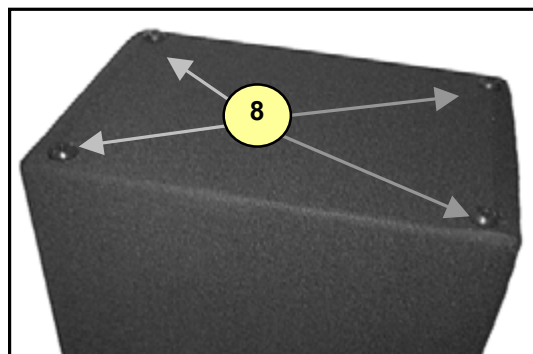

*NOTE: Replacement grills & HF Driver Gaskets are 'Special-Order' and are only available while the model is in production.
** Internal HF Driver Gasket, Lightbulb and Lightbulb Socket not shown

**Real Gear.
Real People.**