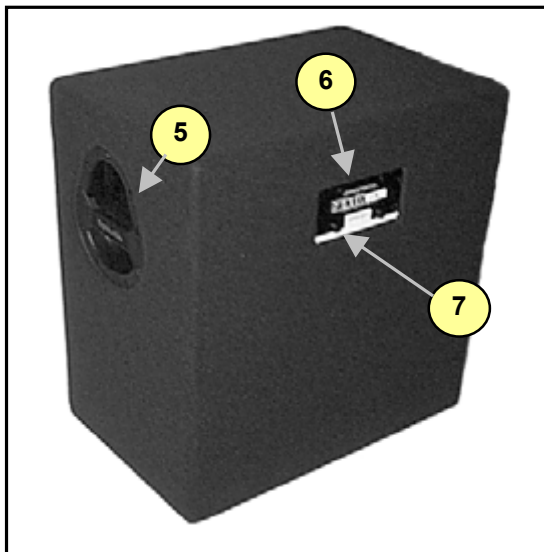

*NOTE: Replacement grills & HF Driver Gaskets are 'Special-Order' and are only available while the model is in production.
** Internal HF Driver Gasket, Lightbulb and Lightbulb Socket not shown

**Real Gear.
Real People.**